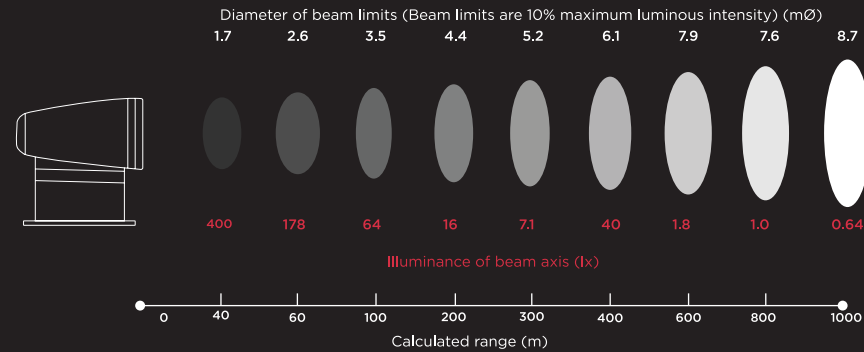

**YACHT  
BEAM**

**LED PERFORMANCE SERIES  
FIRST TO MARKET 750,000  
& 1,600,000 CANDLEPOWER**

 [yachtbeam.com](http://yachtbeam.com)

 305.667.5811

- 750,000 CANDLEPOWER
- RANGE OF 1000+ METERS AND A 75 METER BEAM DIAMETER.

- 1.6 MILLION CANDLEPOWER
- RANGE OF 180 METERS AND A 80 METER BEAM DIAMETER.