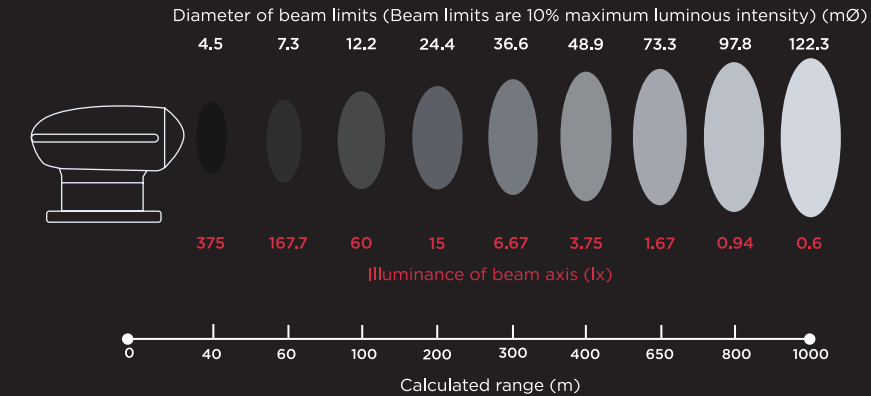

YACHT BEAM 1MM

The Twin 35-watt Metal Halide HID lamps provide a narrow-beam searchlight ideal for large yachts, mega-yachts, sportfish, and commercial vessels. Easy to install or retrofit, enhancing night-time safety at sea. The Yacht Beam 1M offers a simple upgrade kit for converting your current light to this advanced system.