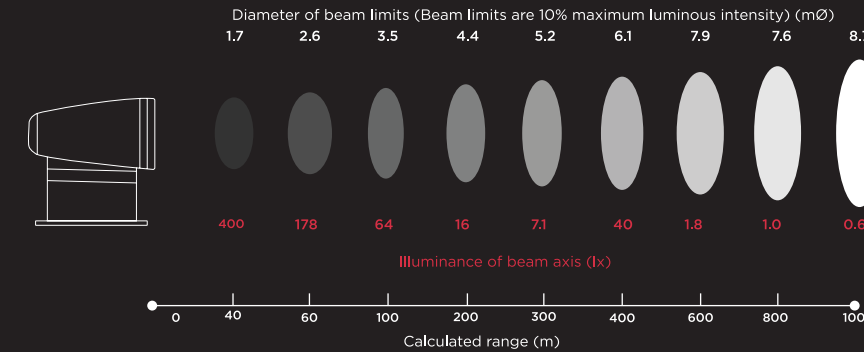

- 750,000 CANDLEPOWER
- RANGE OF 1000+ METERS AND A 75 METER BEAM DIAMETER.

- 1.6 MILLION CANDLEPOWER
- RANGE OF 180 METERS AND A 80 METER BEAM DIAMETER.