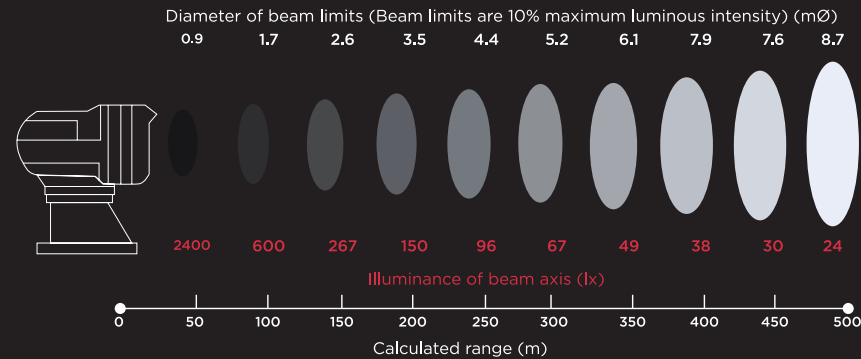

YACHT BEAM 6MM

At 6 million candela, the top-of-the-line pierces the darkest night. Its high intensity 150-watt Xenon bulb and parabolic reflector provides brawny power for commercial vessels, yet its aesthetic design meets all the requirements of large pleasure yachts. Switch easily from flood to spot, and aim precisely with the self-contained remote joystick.